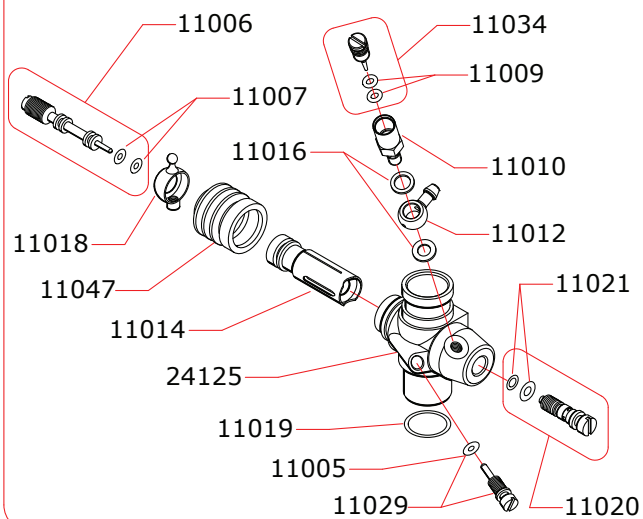

## CARBURETTOR CODE: 24025

\* 

24480	8.0 mm
24485	8.5 mm
24490	9.0 mm

Optional 

03002	0.15 mm
03003	0.20 mm
03004	0.25 mm

Data l'ultima modifica: **17-07-2018**  
Date of last modification:

### Pipes Recommended

51009 (EFRA 2006)	With ring, 3 chambers
51010 (EFRA 2015)	With ring, 3 chambers
51011 (EFRA 2052)	With ring, 3 chambers

### Manifolds Recommended

41015	Conical short, 2 rings
41016	Conical medium, 2 rings
41017	Conical long, 2 rings