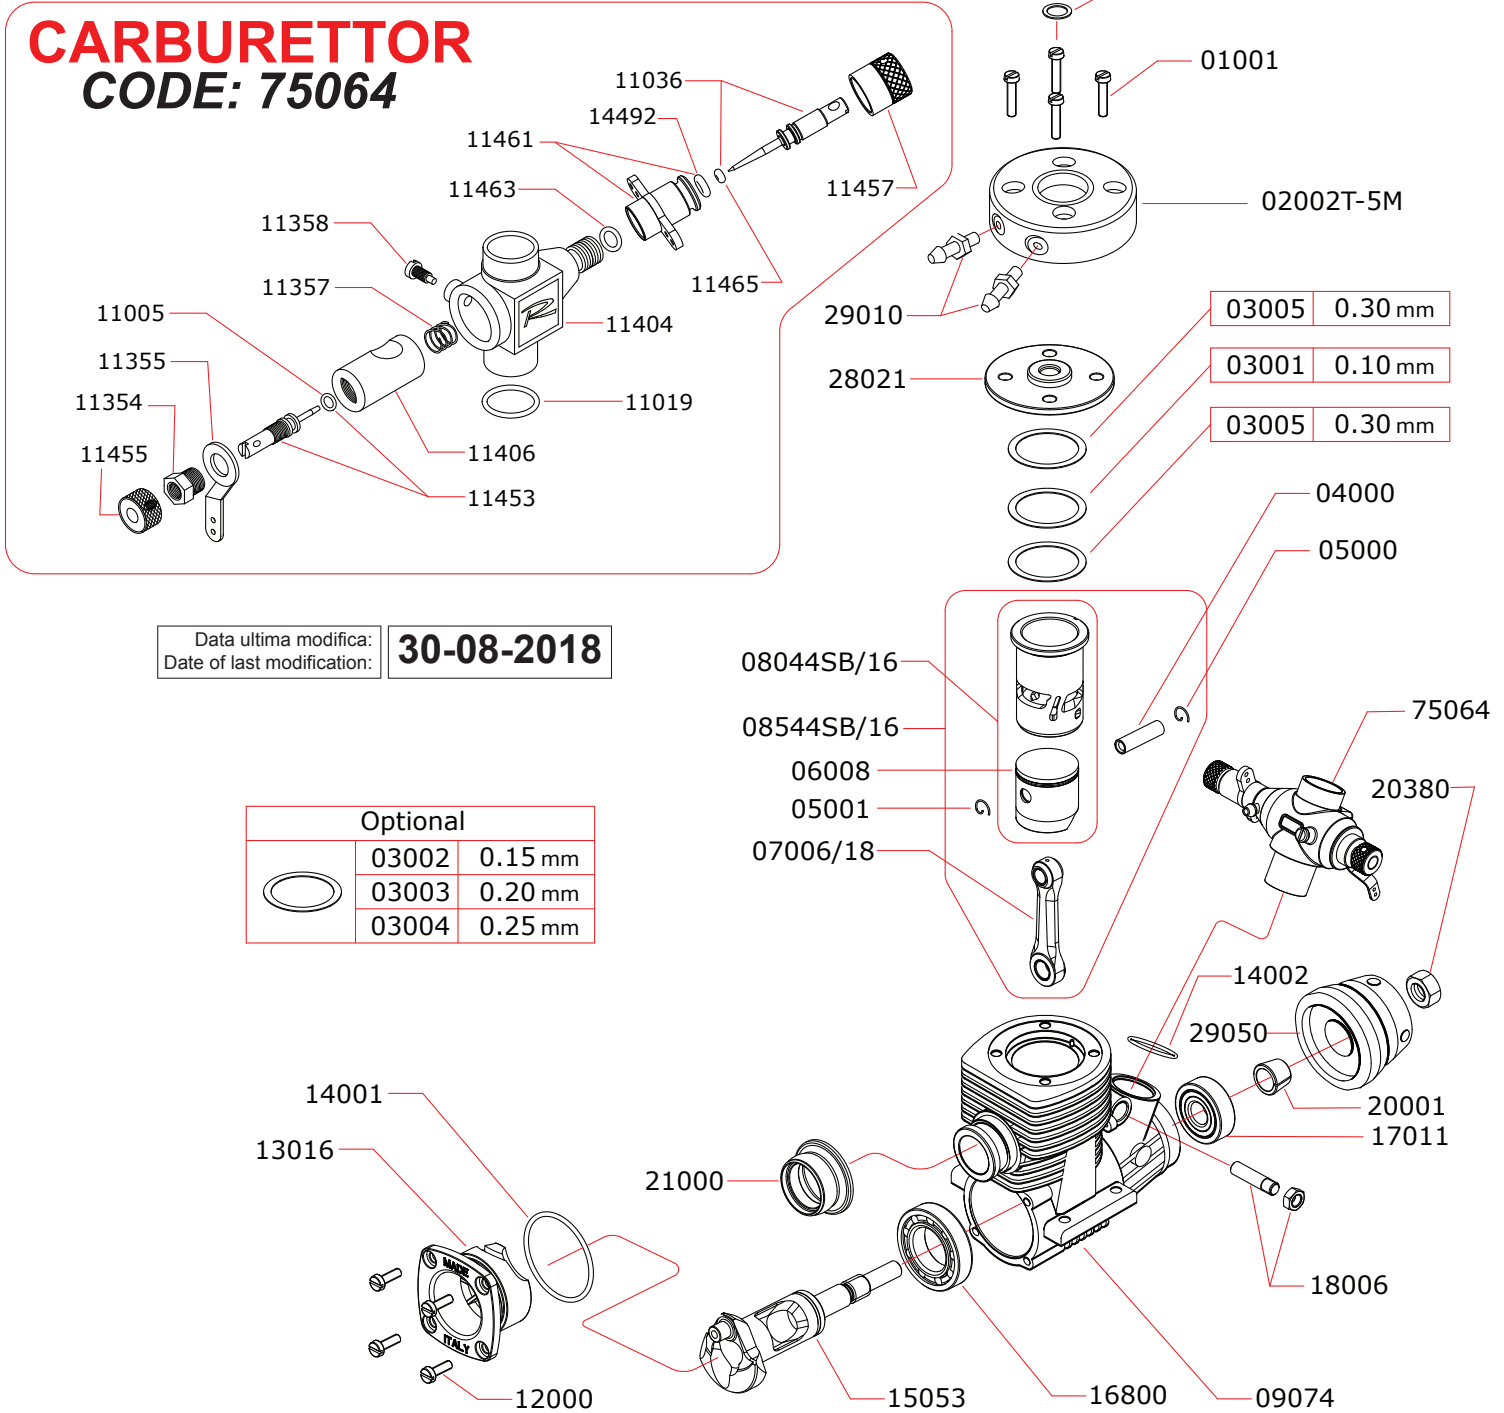

CARBURETTOR

CODE: 75064

Data ultima modifica: **30-08-2018**
 Date of last modification:

Optional		
	03002	0.15 mm
	03003	0.20 mm
	03004	0.25 mm

Pipes Recommended

	50040	Without silencer
	50041	Silenced
	50042	Super silenced

Manifolds Recommended

	40040	Ø16/13
	40041	Ø16/13 curved 15°
	40042	Ø16/13 curved 180°